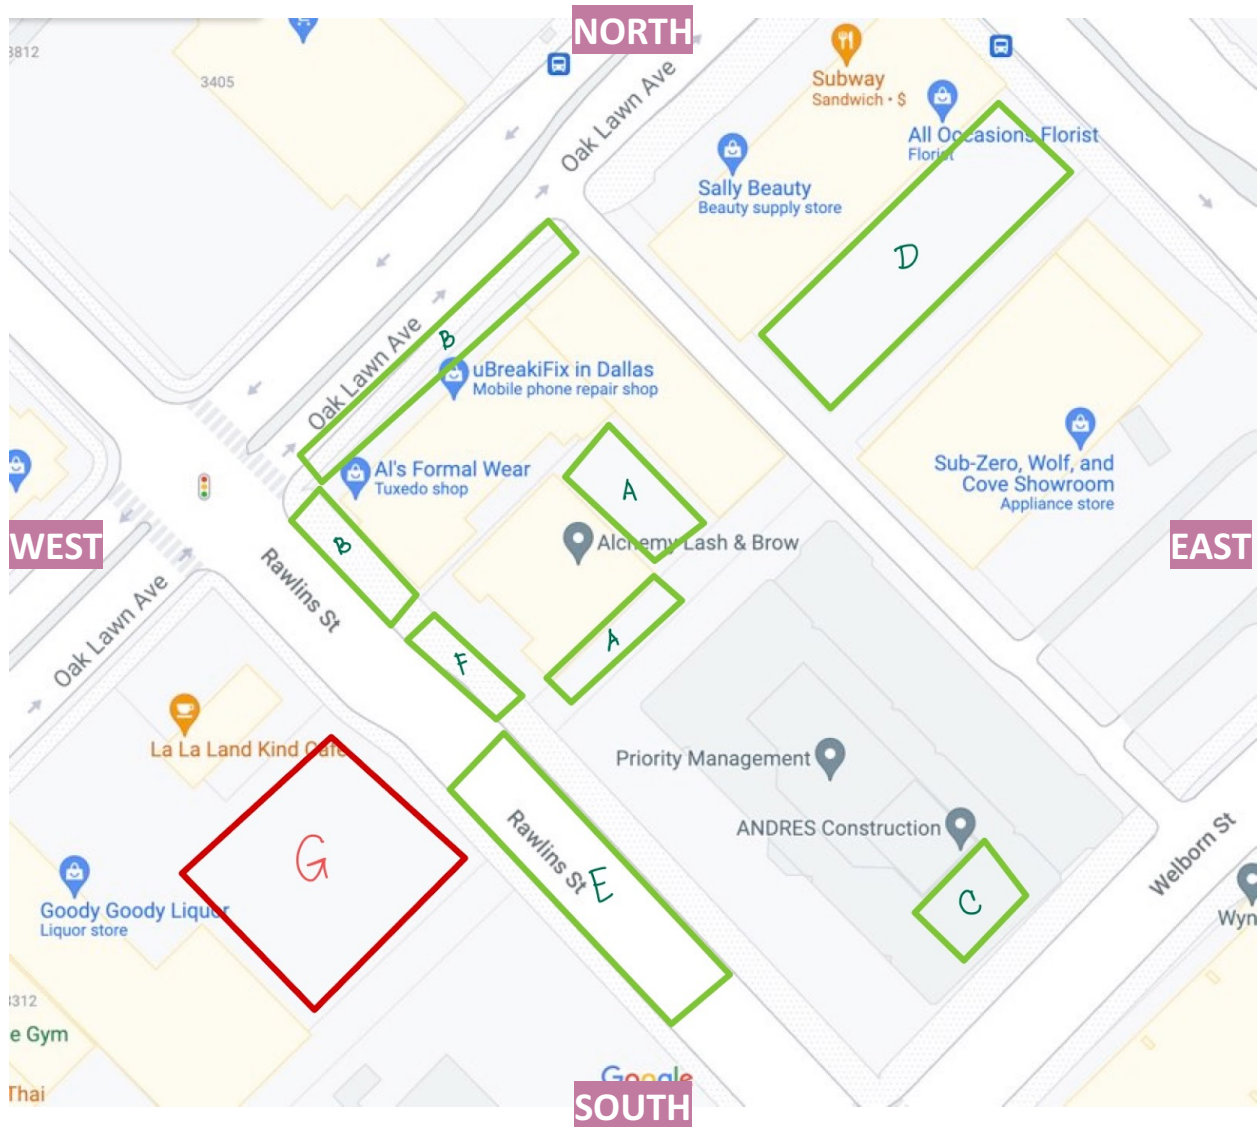

PARKING GUIDE

- A. 3720 and ALB Parking Spots labeled and allowed. DO NOT PARK at another business sign. You will be towed.
- B. Al's Formalwear bldg is okay.
- C. Bldg 3710 Rawlins. (To the right of alchemy) You can park in the visitor's parking garage on the right side of the bldg. (Before 6pm)
- D. Parking behind the subway. (Park at your own risk)
- E. Street parking of Rawlins should be okay
- F. 2 Spots on Rawlins in front of Alchemy bldg. Even behind a sign that says no parking on this side of the sign.
- G. Good Goody liquor. DO NOT PARK here.